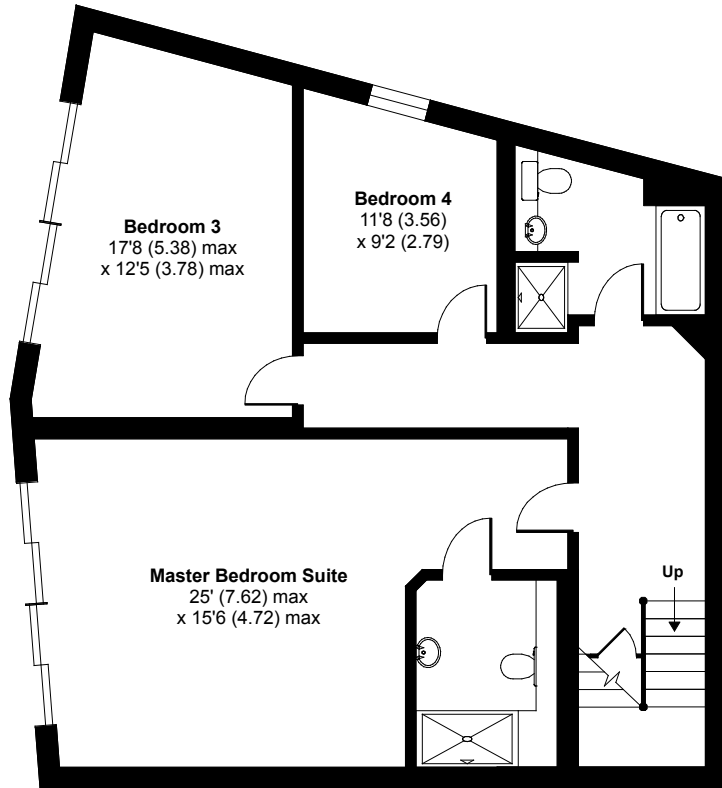

# Mawnan Reach, Grove Hill, Mawnan Smith, Falmouth, TR11 5ER

Approximate Area = 2149 sq ft / 199.6 sq m

For identification only - Not to scale

LOWER GROUND FLOOR

GROUND FLOOR

FIRST FLOOR