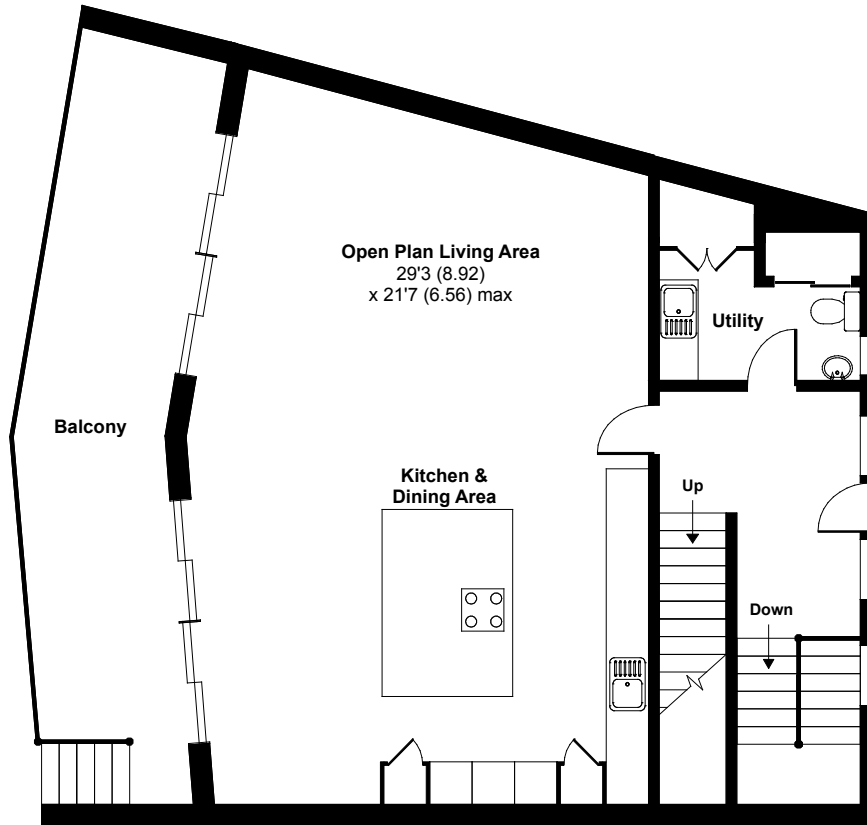

# Mawnan Reach, Grove Hill, Mawnan Smith, Falmouth, TR11 5ER

Approximate Area = 2149 sq ft / 199.6 sq m

For identification only - Not to scale

LOWER GROUND FLOOR

GROUND FLOOR

FIRST FLOOR