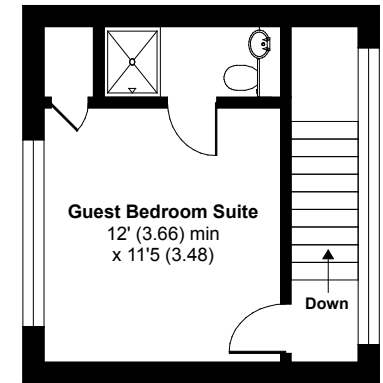

# Mawnan Reach, Grove Hill, Mawnan Smith, Falmouth, TR11 5ER

Approximate Area = 2149 sq ft / 199.6 sq m

For identification only - Not to scale

LOWER GROUND FLOOR

GROUND FLOOR

FIRST FLOOR